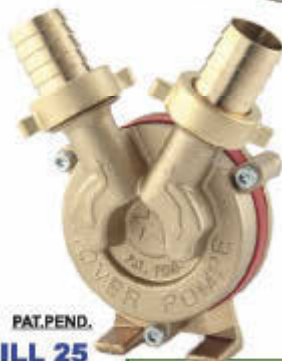

**DRILL**  
BRONZO - BRONZE - BRONCE

**DRILL Novax**  
INOSSIDABILE - INOXDABLE

PAT.PEND.  
**DRILL 14**

**NOVAX  
DRILL 14**

PAT.PEND.

**NOVAX  
DRILL 20**

PAT.PEND.

PAT.PEND.

**NOVAX  
DRILL 25**

**Ø 9 mm**

PAT.PEND.  
**DRILL 20**

PAT.PEND.  
**DRILL 25**

Code	Model	L/h	ØD mm	Hmax(m)	r.p.m. MAX.	A x B x H	Kg.	EAN code
290000	DRILL 14	1400	14	24	2850	70x100h120	1.5	8032706070164
330000	DRILL 20	1500	20	24	2850	70x100h120	1.5	8032706070171
340000	DRILL 25	2500	25	24	2850	80x100h120	2	8032706070188
940000	NOVAX DRILL 14	1400	14	24	2850	70x100h120	1.5	8032706070607
950000	NOVAX DRILL 20	1500	20	24	2850	70x100h120	1.5	8032706070614
560000	NOVAX DRILL 25	2500	25	24	2850	80x100h120	2	8032706070621