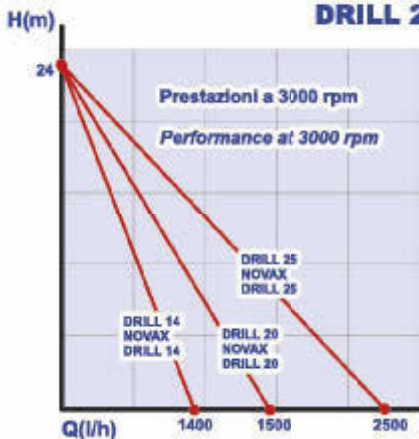

**NOVAX  
DRILL 25**

**Ø 9 mm**

PAT.PEND.  
**DRILL 20**

PAT.PEND.  
**DRILL 25**

Code	Model	L/h	ØD mm	Hmax(m)	r.p.m. MAX.	A x B x H	Kg.	EAN code
290000	DRILL 14	1400	14	24	2850	70x100h120	1.5	8032706070164
330000	DRILL 20	1500	20	24	2850	70x100h120	1.5	8032706070171
340000	DRILL 25	2500	25	24	2850	80x100h120	2	8032706070188
940000	NOVAX DRILL 14	1400	14	24	2850	70x100h120	1.5	8032706070607
950000	NOVAX DRILL 20	1500	20	24	2850	70x100h120	1.5	8032706070614
560000	NOVAX DRILL 25	2500	25	24	2850	80x100h120	2	8032706070621