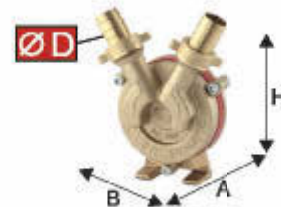

**NOVAX  
DRILL 25**

**Ø 9 mm**

PAT.PEND.  
**DRILL 20**

PAT.PEND.  
**DRILL 25**

Code	Model	L/h	ØD mm	Hmax(m)	r.p.m. MAX.	A x B x H	Kg.	EAN code
290000	DRILL 14	1400	14	24	2850	70x100h120	1.5	8032706070164
330000	DRILL 20	1500	20	24	2850	70x100h120	1.5	8032706070171
340000	DRILL 25	2500	25	24	2850	80x100h120	2	8032706070188
940000	NOVAX DRILL 14	1400	14	24	2850	70x100h120	1.5	8032706070607
950000	NOVAX DRILL 20	1500	20	24	2850	70x100h120	1.5	8032706070614
560000	NOVAX DRILL 25	2500	25	24	2850	80x100h120	2	8032706070621