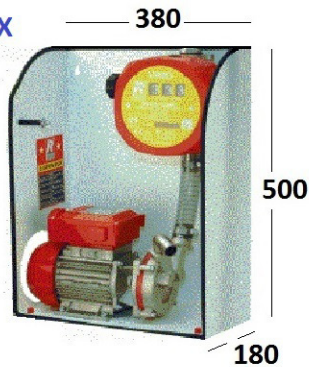

CHASSIS

BOX

600

CHARIOT MOBILE