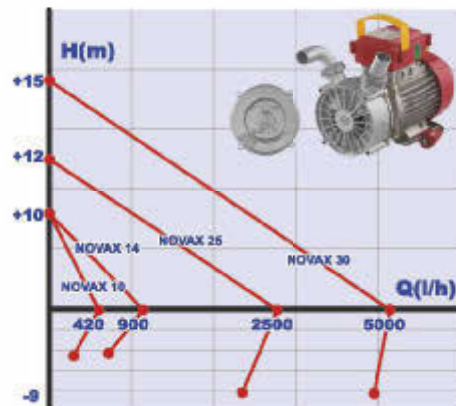

NOVAX Oil

230 V - 50 Hz a.c.
INOSSIDABILE - INOXDABLE

"Sweet transferring"

NOVAX 10 Oil

NOVAX 14 Oil

NOVAX 25 Oil

NOVAX 30 Oil

NOVAX 50 M

COMUTATORE
ROCKER SWITCH
INTEGRUPTOR PULSADOR
DRUCKKNOPFSCHALTER

Code	Model	L / h (olive oil - water)	ØD mm	HP	Hmax(m)	r.p.m.	A X B x H	Kg.	EAN code
4200	NOVAX 10 OIL	300 - 420	10	0.4	10	2850	210x120h190	4	8032706071529
800000	NOVAX 14 OIL	600 - 900	14	0.6	10	1450	230x120h190	5	8032706070232
998000	NOVAX 25 OIL	1800 - 2500	25	0.9	12	1450	250x120h190	8	8032706071291
640000	NOVAX 30 OIL	3000 - 5000	30	1.2	15	1450	310x150h210	11	8032706070270
740000	NOVAX 50 M	11000 - 15000	50	3.0	20	1450	400x170h240	22	8032706070300