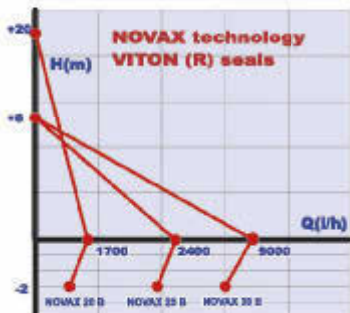

NOVAX 20B / 25B / 30B

"Use me when your making process need to transfer hot liquids up to 95°C"

NOVAX 30 B

max
95°C

NOVAX 25 B

Also good for:
hot wort
hot juice
other hot drinks

COMMUTATORE
ROCKER SWITCH
IN INTERRUPTOR PULSADOR
DRUCKKNOFFSCHALTER

ATTENZIONE !
SUPERFICI CALDE

WARNING !
HOT PARTS

Code	Model	L / h max	ØD mm	HP	W	Hmax(m)	r.p.m.	A x B x H	Kg.	EAN code
964000	NOVAX 20 B	1700	20	0.5	340	20	2850	230X120H190	5	8032706072526
939000	NOVAX 25 B	2400	25	0.9	650	8	1450	250x120h190	12	8032706071659
938000	NOVAX 30 B	5000	30	1.2	1000	8	1450	310x150h210	15	8032706071642