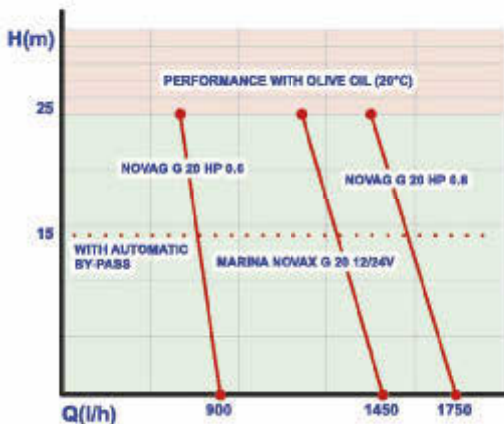

NOVAX-G

INOSSIDABILE - INOXDABLE

"olive oil, liquid soap, you're welcome"

Standard: **INOX** gears
Optional: **PTFE** gears

NOVAX-G 20

COMMUTATORE
ROCKER SWITCH
ININTERRUPTOR PULSADOR
DRUCKKNÖPFSCHALTER

MARINA NOVAX G 20

Accessorio - Aftermarket
CAVO CON PINZE E FUSIBILI
CABLE WITH PLIERS AND FUSES

code 870035

By-Pass Automatico BE-G
BE-G Automatic By-Pass

code 985035

Code	Model	L/h	ØD mm	HP	Hmax(m)	r.p.m.	A x B x H	Kg.	EAN code
972000	NOVAX G 20 HP 0.6	900	20	0.6	24	1450	230x120h190	6	8032706072373
971000	NOVAX G 20 HP 0.8	1750	20	0.8	24	2850	230x120h190	7	8032706072380
969000	NOVAX MARINA G 20 12V	1450	20	0.6	20	2750	250x120h150	7	8032706072397
968000	NOVAX MARINA G 20 24V	1450	20	0.6	20	2750	250x120h150	7	8032706072403